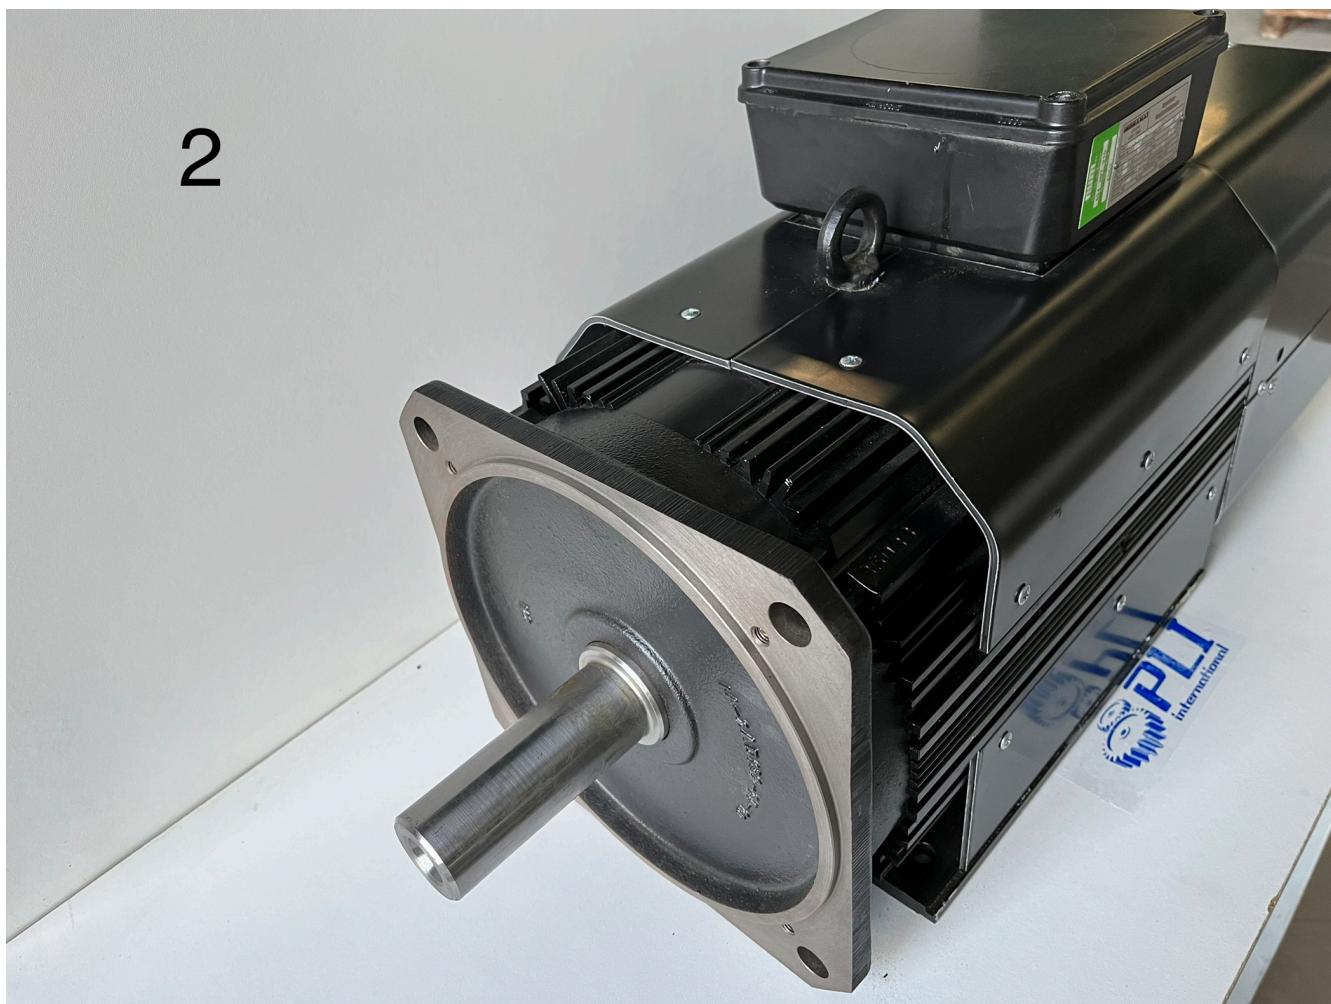

2

INDRAMAT MOTOR - 2AD-132C-B350B1-CS03/A2N2

Machines sold

Brand :

INDRAMAT

Model :

2AD-132C-B350B1-CS03/A2N2

TECHNICAL DETAILS & EQUIPMENT